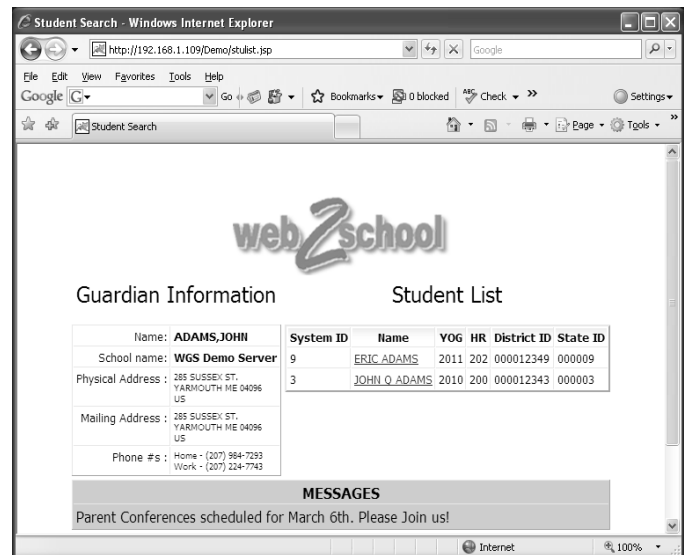

web2school

STUDENT/GUARDIAN LOGIN

overview

Web2school provides secure browser-based access for guardians and students to view grade and attendance information. A guardian logging into the program sees only those students to whom the guardian is linked. Students logging into the program can only see their own data.

Guardian access provides an additional method of communication between schools and guardians by giving them up to the minute information on their children. Student access provides information about assignments and daily grades extracted directly from teacher grade books.